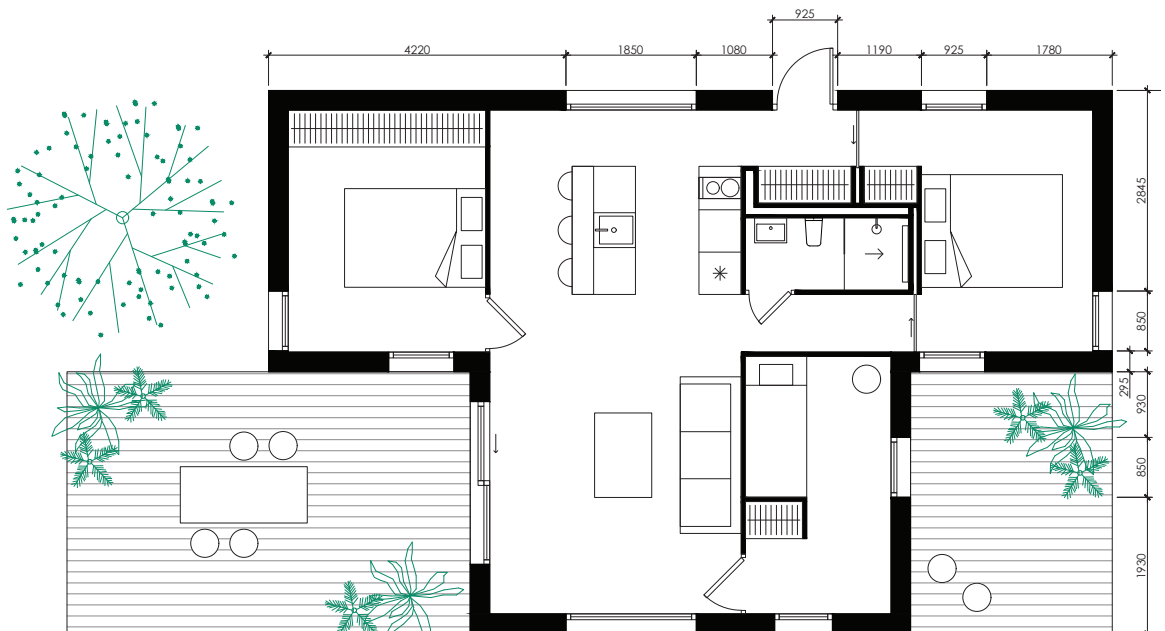

PLANER

SLOPE & RAY WEEKEND + HOTT 25m²

manta^{NO}_{RTH}

WEEKEND ZEN

WEEKEND BASE UP + SMART

HOTT

PLANER SLOPE & RAY 48m²

manta<sup>NO
RTH</sup>

PLAN A

PLAN B

PLAN C

PLANER

SLOPE & RAY 48m²

manta^{NO}_{RTH}

PLAN D

PLAN E

PLANER

SLOPE & RAY 73m²

manta ^{NO} _{RTH}

CONNECT 73-1

CONNECT 73-2

PLANER SLOPE & RAY 96m²

manta ^{NO}_{RTH}

CONNECT 96-1

PLANER

SLOPE & RAY 144m²

manta^{NO}_{RTH}

CONNECT 144-1