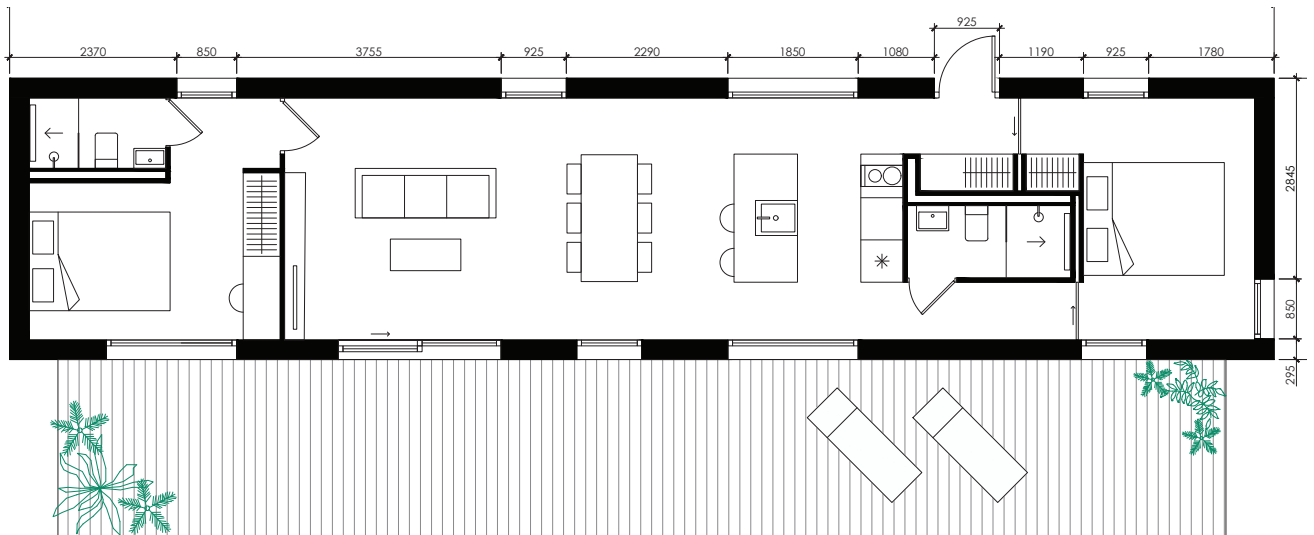

PLANER

SLOPE & RAY WEEKEND + HOTT 25m²

manta^{NO}_{RTH}

WEEKEND ZEN

WEEKEND BASE UP + SMART

HOTT

PLANER SLOPE & RAY 48m²

manta<sup>NO
RTH</sup>

PLAN A

PLAN B

PLAN C

PLANER

SLOPE & RAY 48m²

manta^{NO}_{RTH}

PLAN D

PLAN E

PLANER

SLOPE & RAY 73m²

manta ^{NO} _{RTH}

CONNECT 73-1

CONNECT 73-2

PLANER SLOPE & RAY 96m²

manta ^{NO}_{RTH}

CONNECT 96-1

PLANER

SLOPE & RAY 144m²

manta^{NO}_{RTH}

CONNECT 144-1