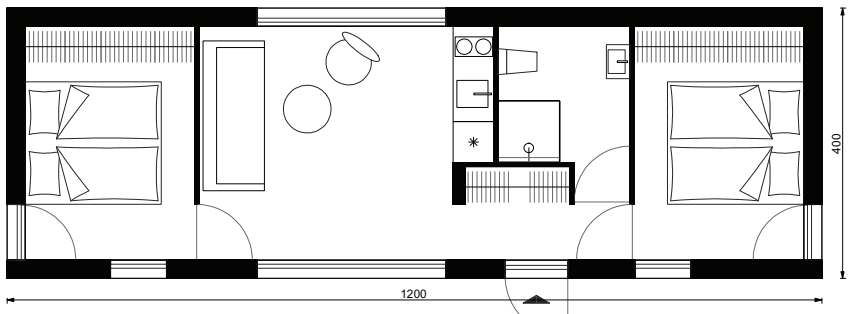

PLANER

SLOPE & RAY WEEKEND + HOTT 25m²

manta^{NO}_{RTH}

WEEKEND ZEN

WEEKEND BASE UP + SMART

HOTT

PLANER SLOPE & RAY 48m²

manta<sup>NO
RTH</sup>

PLAN A

PLAN B

PLAN C

PLANER

SLOPE & RAY 48m²

manta^{NO}_{RTH}

PLAN D

PLAN E

PLANER

SLOPE & RAY 73m²

manta ^{NO} _{RTH}

CONNECT 73-1

CONNECT 73-2

PLANER SLOPE & RAY 96m²

manta ^{NO}_{RTH}

CONNECT 96-1

PLANER

SLOPE & RAY 144m²

manta^{NO}_{RTH}

CONNECT 144-1