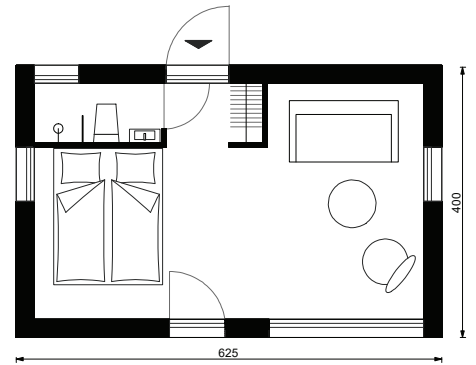

PLANER

SLOPE & RAY WEEKEND + HOTT 25m²

manta^{NO}_{RTH}

WEEKEND ZEN

WEEKEND BASE UP + SMART

HOTT

PLANER SLOPE & RAY 48m²

manta<sup>NO
RTH</sup>

PLAN A

PLAN B

PLAN C

PLANER

SLOPE & RAY 48m²

manta^{NO}_{RTH}

PLAN D

PLAN E

PLANER

SLOPE & RAY 73m²

manta ^{NO} _{RTH}

CONNECT 73-1

CONNECT 73-2

PLANER SLOPE & RAY 96m²

manta ^{NO}_{RTH}

CONNECT 96-1