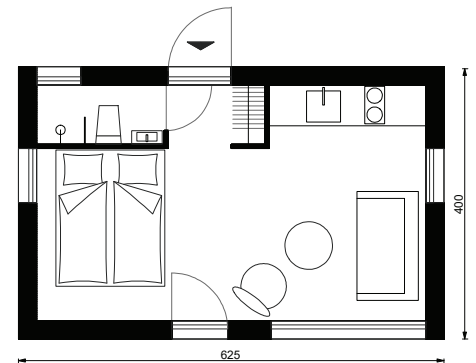

PLANER

SLOPE & RAY WEEKEND + HOTT 25m²

manta^{NO}_{RTH}

WEEKEND ZEN

WEEKEND BASE UP + SMART

HOTT

PLANER SLOPE & RAY 48m²

manta<sup>NO
RTH</sup>

PLAN A

PLAN B

PLAN C

PLANER

SLOPE & RAY 48m²

manta^{NO}_{RTH}

PLAN D

PLAN E

PLANER

SLOPE & RAY 73m²

manta ^{NO} _{RTH}

CONNECT 73-1

CONNECT 73-2

PLANER SLOPE & RAY 96m²

manta ^{NO}_{RTH}

CONNECT 96-1