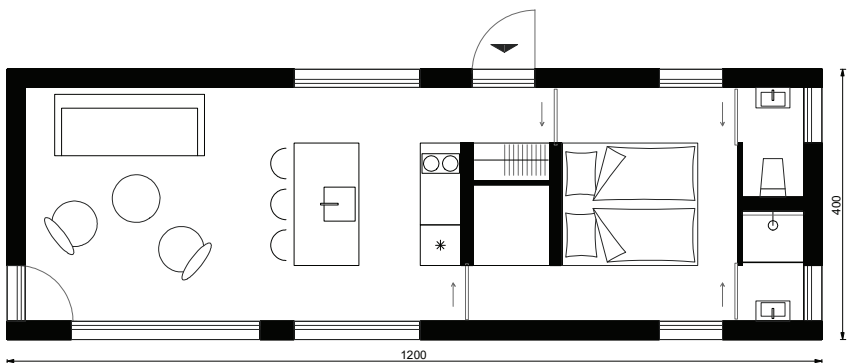

PLANER

SLOPE & RAY WEEKEND + HOTT 25m²

manta^{NO}_{RTH}

WEEKEND ZEN

WEEKEND BASE UP + SMART

HOTT

PLANER SLOPE & RAY 48m²

manta<sup>NO
RTH</sup>

PLAN A

PLAN B

PLAN C

PLANER

SLOPE & RAY 48m²

manta^{NO}_{RTH}

PLAN D

PLAN E

PLANER

SLOPE & RAY 73m²

manta ^{NO} _{RTH}

CONNECT 73-1

CONNECT 73-2

PLANER SLOPE & RAY 96m²

manta ^{NO}_{RTH}

CONNECT 96-1

PLANER

SLOPE & RAY 144m²

manta^{NO}_{RTH}

CONNECT 144-1