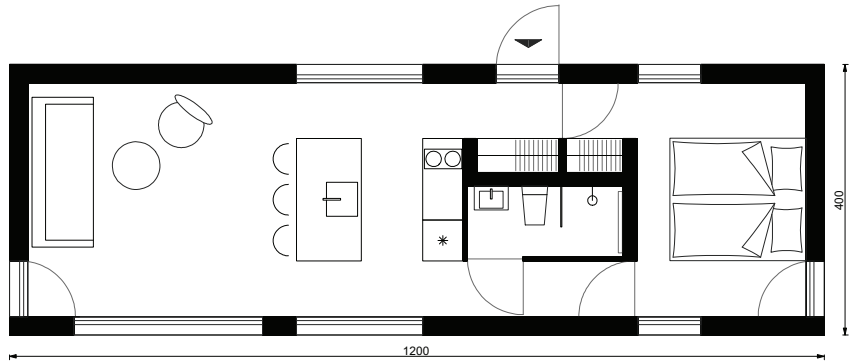

PLANER

SLOPE & RAY WEEKEND + HOTT 25m²

manta^{NO}_{RTH}

WEEKEND ZEN

WEEKEND BASE UP + SMART

HOTT

PLANER SLOPE & RAY 48m²

manta<sup>NO
RTH</sup>

PLAN A

PLAN B

PLAN C

PLANER

SLOPE & RAY 48m²

manta^{NO}_{RTH}

PLAN D

PLAN E

PLANER

SLOPE & RAY 73m²

manta ^{NO} _{RTH}

CONNECT 73-1

CONNECT 73-2

PLANER SLOPE & RAY 96m²

manta ^{NO}_{RTH}

CONNECT 96-1

PLANER

SLOPE & RAY 144m²

manta^{NO}_{RTH}

CONNECT 144-1