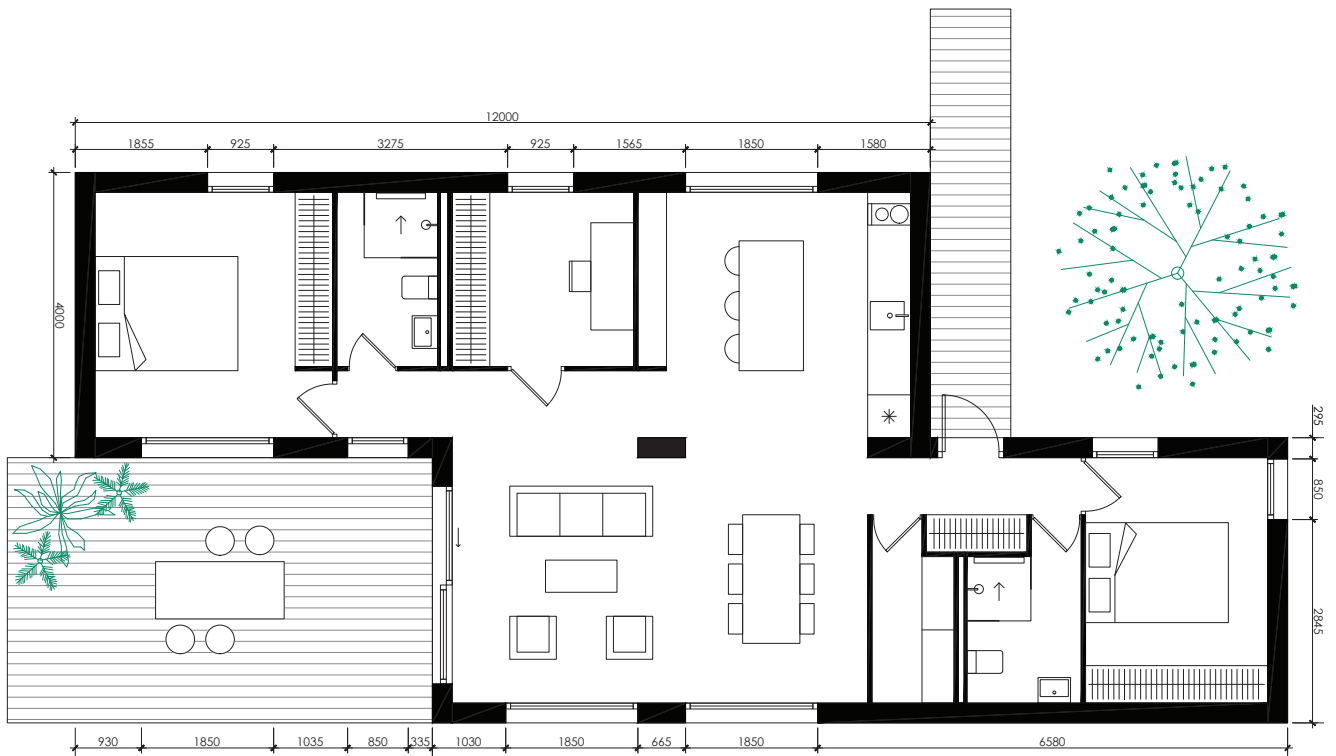

PLANER

SLOPE & RAY WEEKEND + HOTT 25m²

manta^{NO}_{RTH}

WEEKEND ZEN

WEEKEND BASE UP + SMART

HOTT

PLANER SLOPE & RAY 48m²

manta<sup>NO
RTH</sup>

PLAN A

PLAN B

PLAN C

PLANER

SLOPE & RAY 48m²

manta^{NO}_{RTH}

PLAN D

PLAN E

PLANER

SLOPE & RAY 73m²

manta ^{NO} _{RTH}

CONNECT 73-1

CONNECT 73-2

PLANER SLOPE & RAY 96m²

manta ^{NO}_{RTH}

CONNECT 96-1

PLANER

SLOPE & RAY 144m²

manta^{NO}_{RTH}

CONNECT 144-1