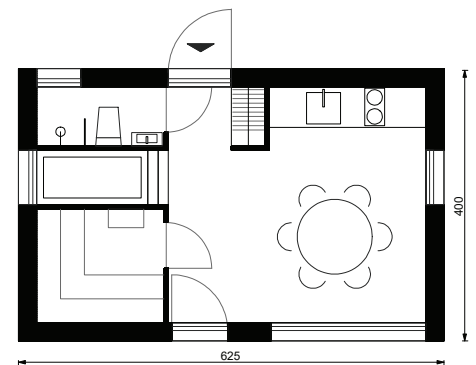

PLANER

SLOPE & RAY WEEKEND + HOTT 25m²

manta^{NO}_{RTH}

WEEKEND ZEN

WEEKEND BASE UP + SMART

HOTT

PLANER SLOPE & RAY 48m²

manta<sup>NO
RTH</sup>

PLAN A

PLAN B

PLAN C

PLANER

SLOPE & RAY 48m²

manta^{NO}_{RTH}

PLAN D

PLAN E

PLANER

SLOPE & RAY 73m²

manta ^{NO} _{RTH}

CONNECT 73-1

CONNECT 73-2

PLANER SLOPE & RAY 96m²

manta ^{NO}_{RTH}

CONNECT 96-1